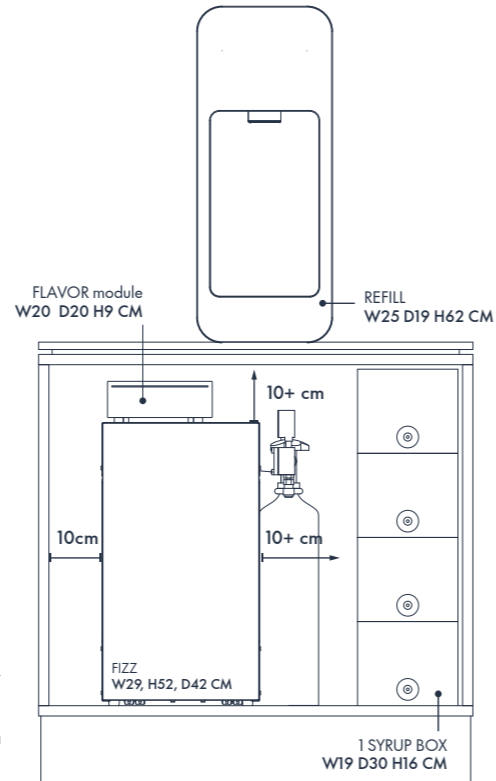

DARK OR LIGHT

Description	#	unit
Size (with backslash)	900x600x1920	mm
Size (no backslash)	900x600x980	mm

COMPLETE YOUR SETUP

Glassware

- branded glasses 40ml
- branded premium carafe 1l

Smart Jerrycan

- stores drainage water
- automatically alerts the user when full

SPECIFICATIONS

Space needed is equal to a standard kitchen unit:

REFILL W50 D55 H55 cm
REFILL+ W70 D55 H65 cm

Adding a Jerrycan requires 20 cm in width. Necessary space needed can be divided over several units. Please ensure that the FIZZ always has 10 cm of space around it for ventilation.

CONNECTIONS

Description	Specification
Water input	Tap (G 3/4" M thread)
Water output (opt.)	Tap (G 3/4" M thread) or 40 mm drain
Electrical input	Electrical socket (grounded outlet)
Power consumption	800 W